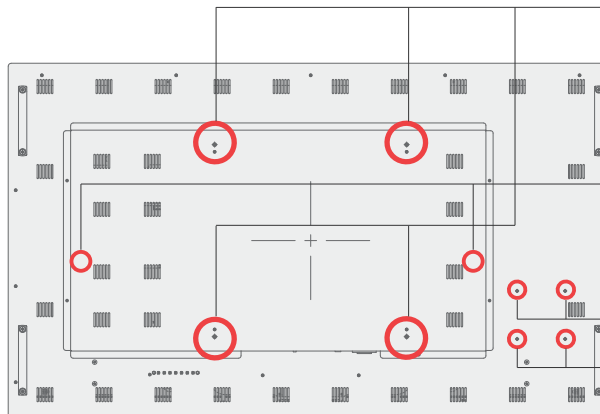

- Built in speakers

- Custom design support

- Mini PC mounting hole

Specifications

SPECIFICATION												
Model	NEP104	NEP150	NEP190	NEP215	NEP230	NEP238	NEP270	NEP320	NEP420	NEP430	NEP460	NEP550
Panel Size (inch)	10.4	15	19	21.5	23	23.8	27	32	42	43	46	55
Aspect Ratio	4 : 3	4 : 3	5 : 4	16 : 9	16 : 9	16 : 9	16 : 9	16 : 9	16 : 9	16 : 9	16 : 9	16 : 9
Native Resolution	1024x768	1024x768	1280x1024	1920x1080	1920x1080	1920x1080	1920x1080	1920x1080	1920x1080	1920x1080	1920x1080	1920x1080
	XGA		SXGA	FHD								
Contrast Ratio	900 : 1	700 : 1	1000 : 1	1000 : 1	1000 : 1	1000 : 1	1000 : 1	1200 : 1	1300 : 1	1200 : 1	4000 : 1	1300 : 1
Brightness (panel) cd/m ²	600	350	250	250	300	250	300	400	700	400	500	700
Viewing Angle (H)/(V)	170/170°	160°/160°	178°/178°	178°/178°	178°/178°	178°/178°	178°/178°	178°/178°	178°/178°	178°/178°	178°/178°	178°/178°
Input Signal	HDMI, VGA		HDMI, VGA, DVI-D, Audio In, Audio Out									
Speaker (Left + Right)	-	2W + 2W						10W + 10W				
Plug & Play	DDC 2B, VESA DPMS											
Power Input	DC 12V							100 ~ 240V AC				
Touch	Technology		PCAP, IR									
	Interface		USB									
	Multi-points		PCAP - 10 points (standard), 50 points (optional) / IR - 10 points (standard), 16 or 32 points (optional)									